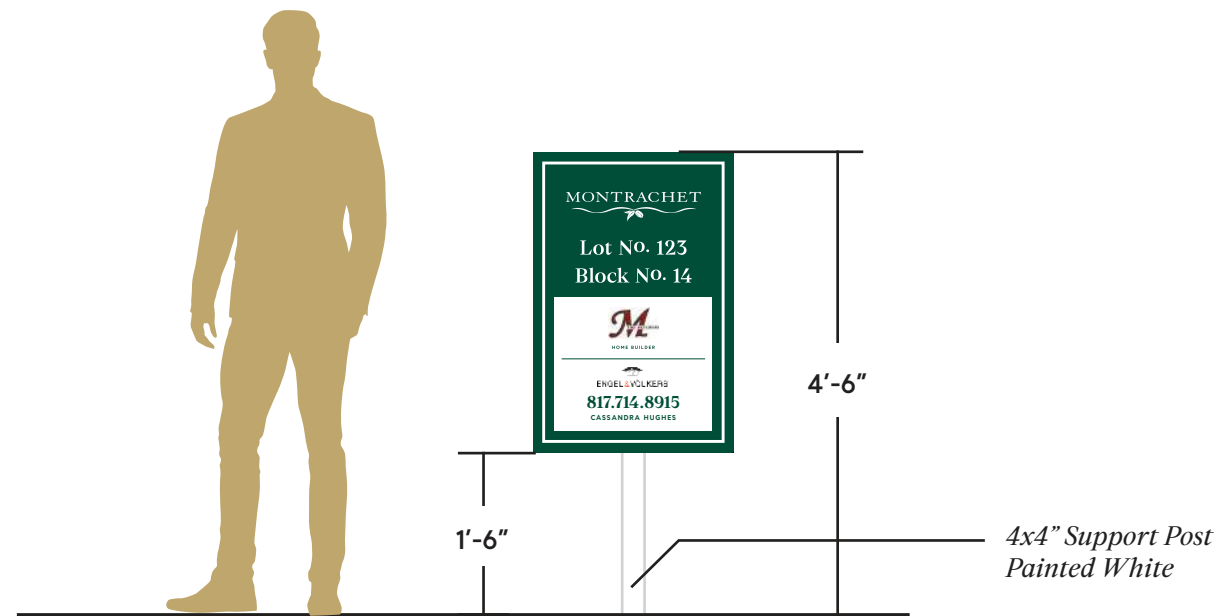

residential GRAPHICS

Builder/Owner Sign

1. *Detail Elevation*
Scale 1 1/2" = 1'-0"

2. *Front Elevation*
Scale 1 1/2" = 1'-0"

residential GRAPHICS

Builder Sign

1. *Detail Elevation*
Scale 1 1/2"=1'-0"

2. *Front Elevation*
Scale 1 1/2"=1'-0"

residential GRAPHICS

Builder/Seller Sign

1. *Detail Elevation*
Scale 1 1/2" = 1'-0"

2. *Front Elevation*
Scale 1 1/2" = 1'-0"