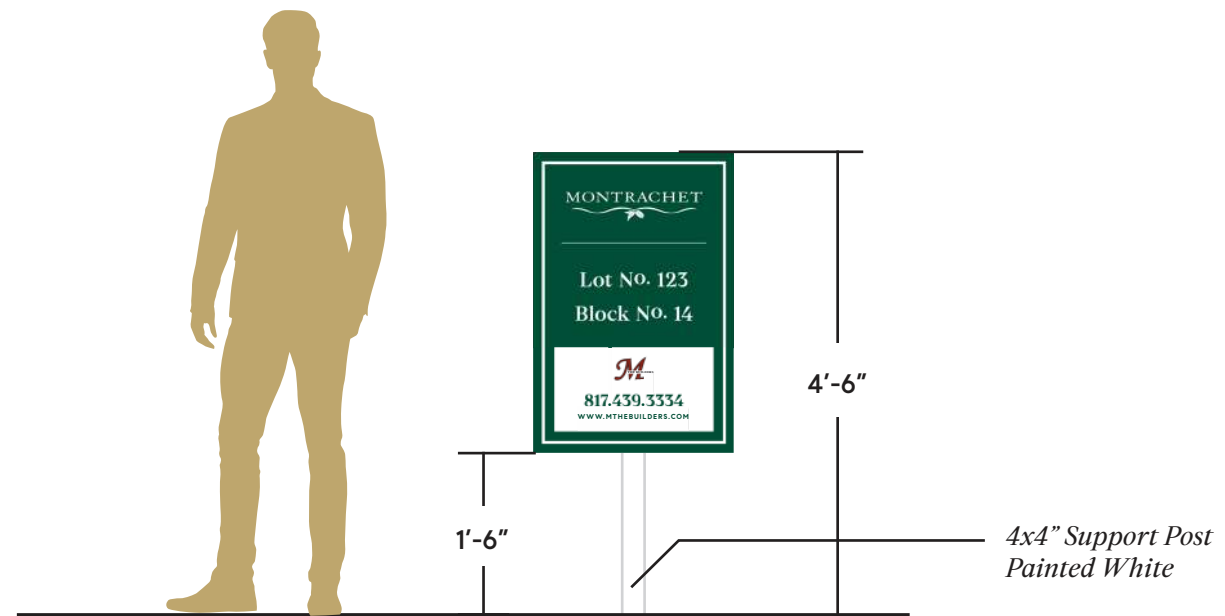

residential GRAPHICS

Builder/Owner Sign

1. *Detail Elevation*
Scale 1 1/2" = 1'-0"

2. *Front Elevation*
Scale 1 1/2" = 1'-0"

residential GRAPHICS

Builder Sign

1. *Detail Elevation*
Scale 1 1/2"=1'-0"

2. *Front Elevation*
Scale 1 1/2"=1'-0"

residential GRAPHICS

Builder/Seller Sign

1. *Detail Elevation*
Scale 1 1/2" = 1'-0"

2. *Front Elevation*
Scale 1 1/2" = 1'-0"