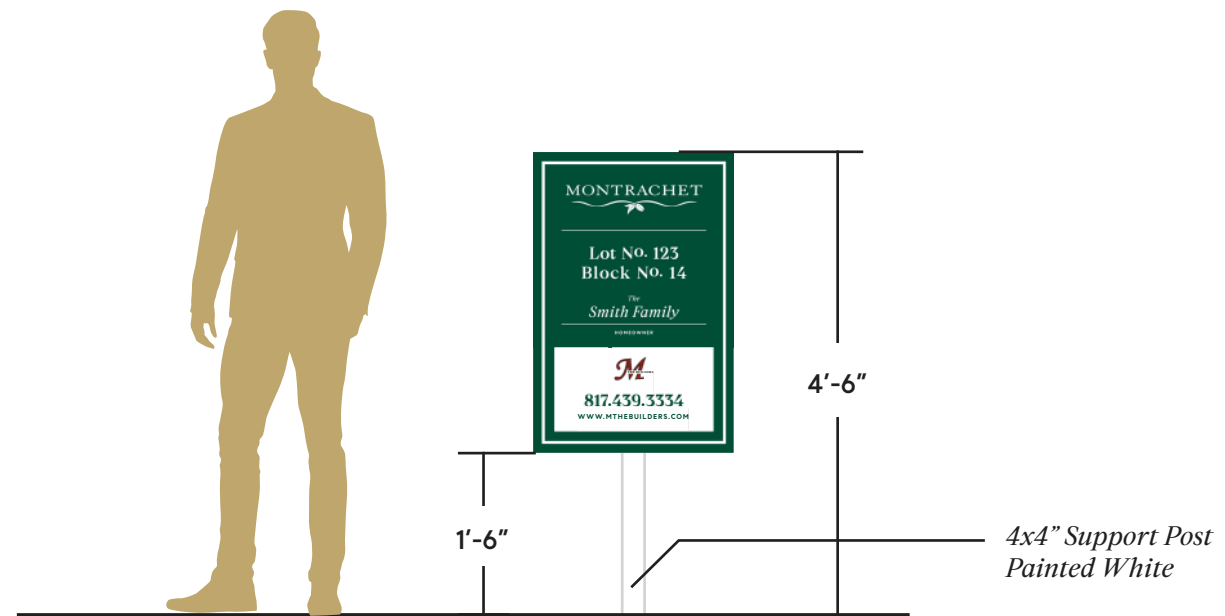

residential GRAPHICS

Builder/Owner Sign

1. *Detail Elevation*
Scale 1 1/2" = 1'-0"

2. *Front Elevation*
Scale 1 1/2" = 1'-0"

residential GRAPHICS

Builder Sign

1. *Detail Elevation*
Scale 1 1/2"=1'-0"

2. *Front Elevation*
Scale 1 1/2"=1'-0"

residential GRAPHICS

Builder/Seller Sign

1. *Detail Elevation*
Scale 1 1/2" = 1'-0"

2. *Front Elevation*
Scale 1 1/2" = 1'-0"